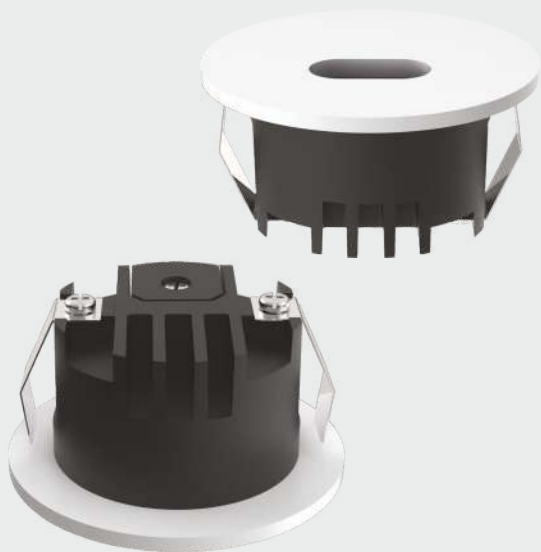

GUSTO FOOTLIGHT

BK **WH** Body Color Available

Watt : 3w
Dimension : 45 X 24 mm
Cut Out : 35 mm
CCT (K) : 3000k/4000k
CRI : 80/90 (available on request)
Material : Aluminium
LED Brand : Bridgelux / Litomatic / Cree