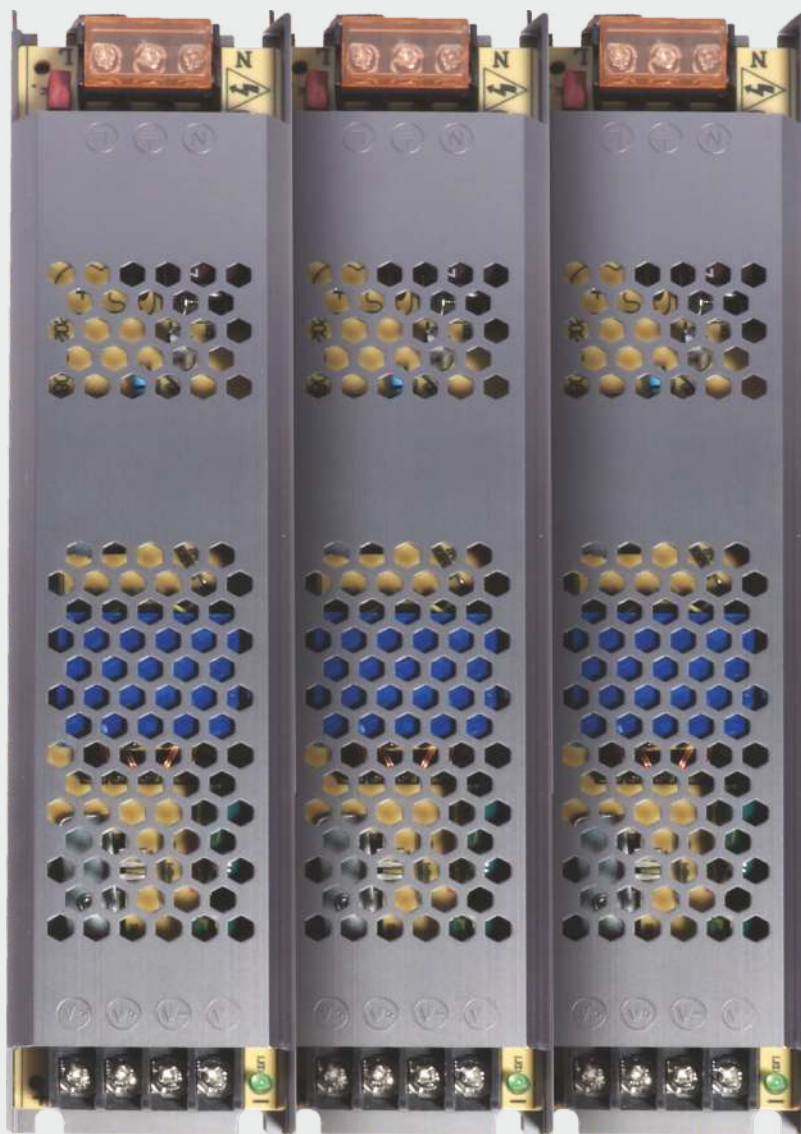

BEAT S M P S

Voltage : 12v

Watt / Amp : 60w / 5Amp

Dimension : 150 x 53 x 22mm

100w / 8.5Amp

195 x 53 x 22mm

120w / 10Amp

226 x 53 x 22mm

Watt / Amp : 150w / 12.5Amp

Dimension : 250 x 53 x 22mm

200w / 16.5Amp

282 x 53 x 22mm

Voltage : 24v

Watt / Amp : 60w / 2.5Amp

Dimension : 150 x 53 x 22mm

100w / 4.1Amp

145 x 49 x 29mm

120w / 5Amp

226 x 53 x 22mm