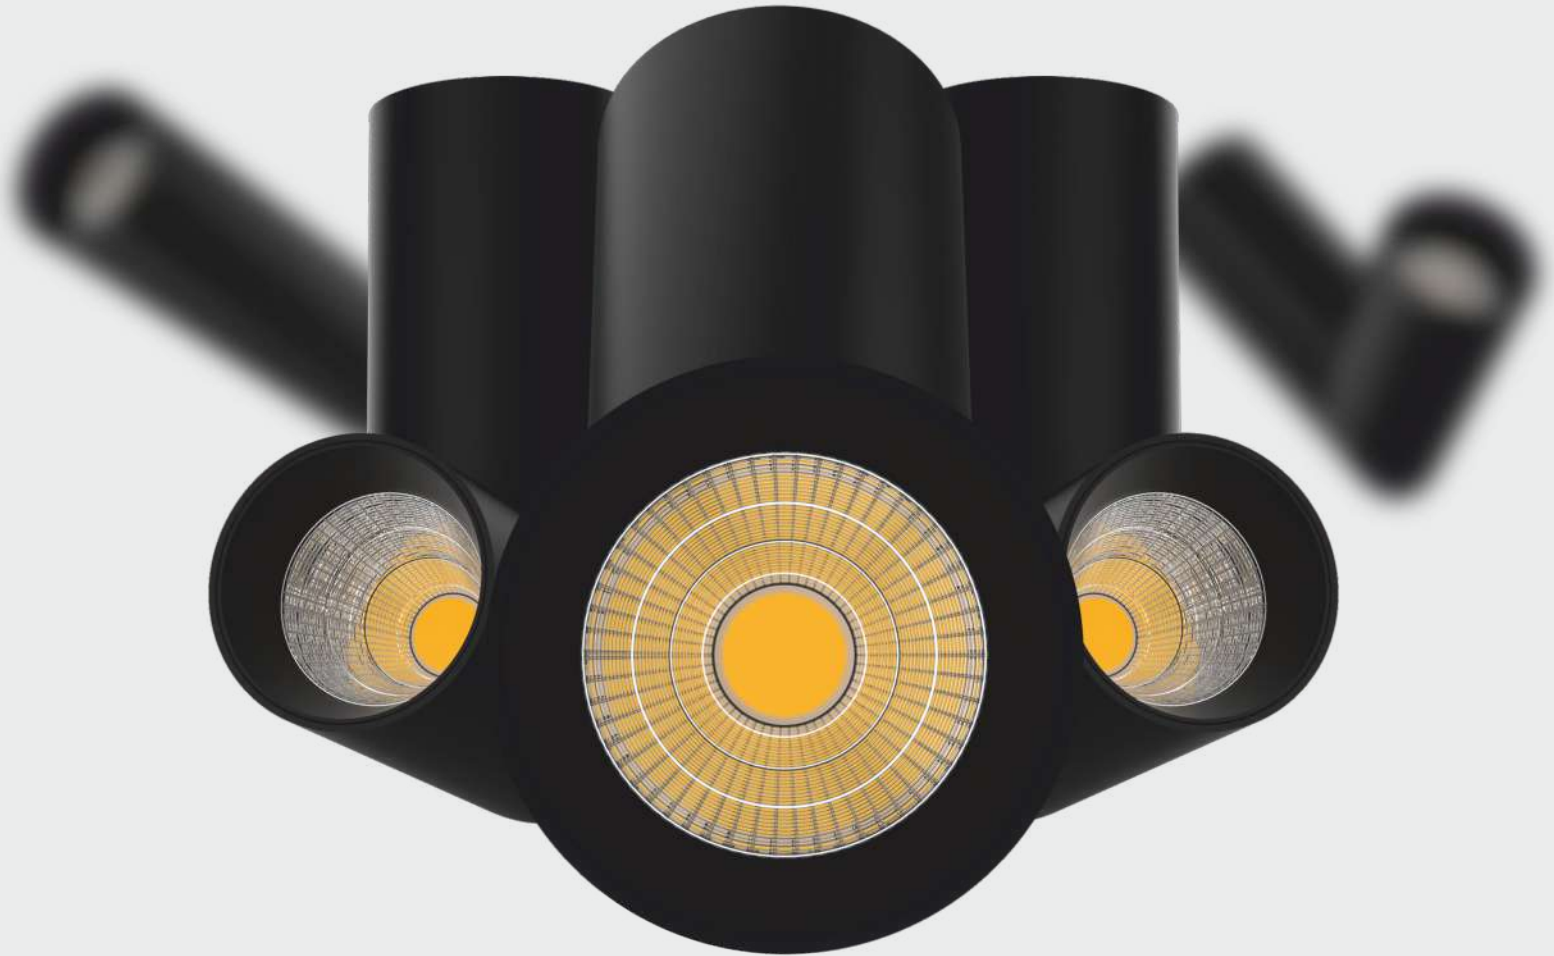

GLINT

SURFACE MOVABLE SPOTLIGHT