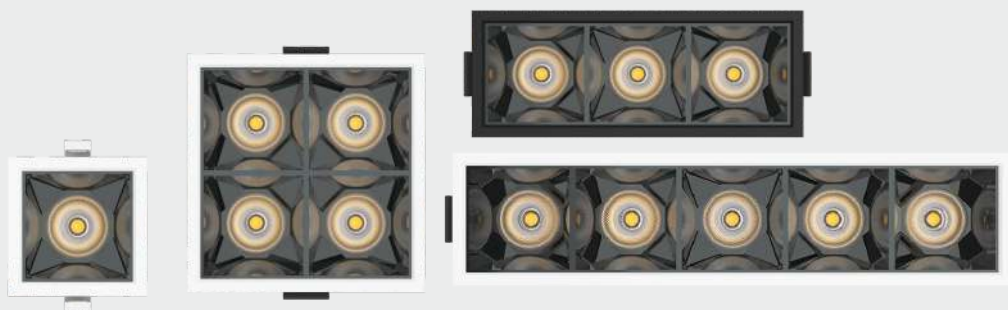

STREAK LASER BLADE

Watt	:	4w	12w
Dimension	:	52 x 52 x 56mm	128 x 52 x 56mm
Cut Out	:	42 x 42mm	120 x 42mm