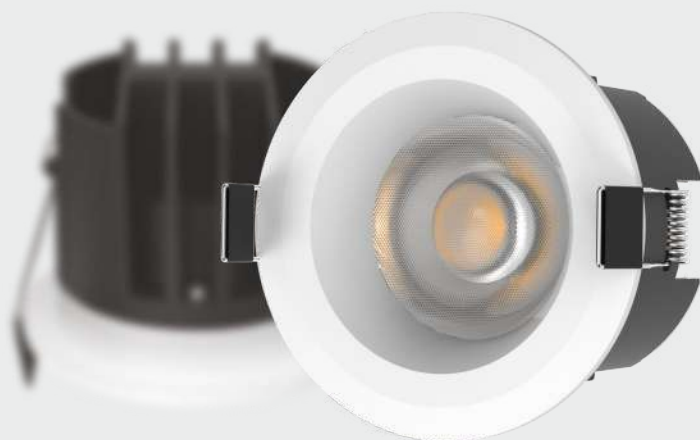

BLAST SPOTLIGHT

BK **WH** Body Color Available

Watt : 12-15w
Dimension : 75 x 58mm
Cut Out : 65mm

CCT (K) : 3000k/4000k/6500k/3000-6500k (Tunable)
Note: 2700/3500/5000k (available on request)

Beam Angle : 15/24/36/55°
CRI : 80/90 (available on request)
Material : Aluminium
LED Brand : Bridgelux / Litomatic / Cree