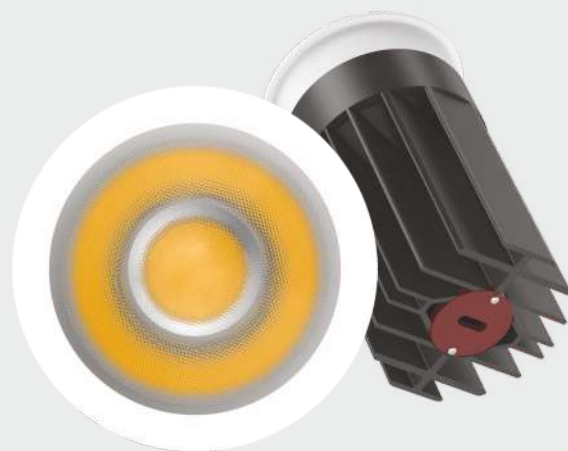

BK **WH** Body Color Available

Watt : 12w

Dimension : 49.8 X 68mm

CCT (K) : 3000k/4000k/6500k/3000-6500k (Tunable)

Note: 2700/3500/5000k (available on request)

Beam Angle : 15/24/36/55°

CRI : 80/90 (available on request)

Material : Aluminium

LED Brand : Bridgelux / Litomatic / Cree