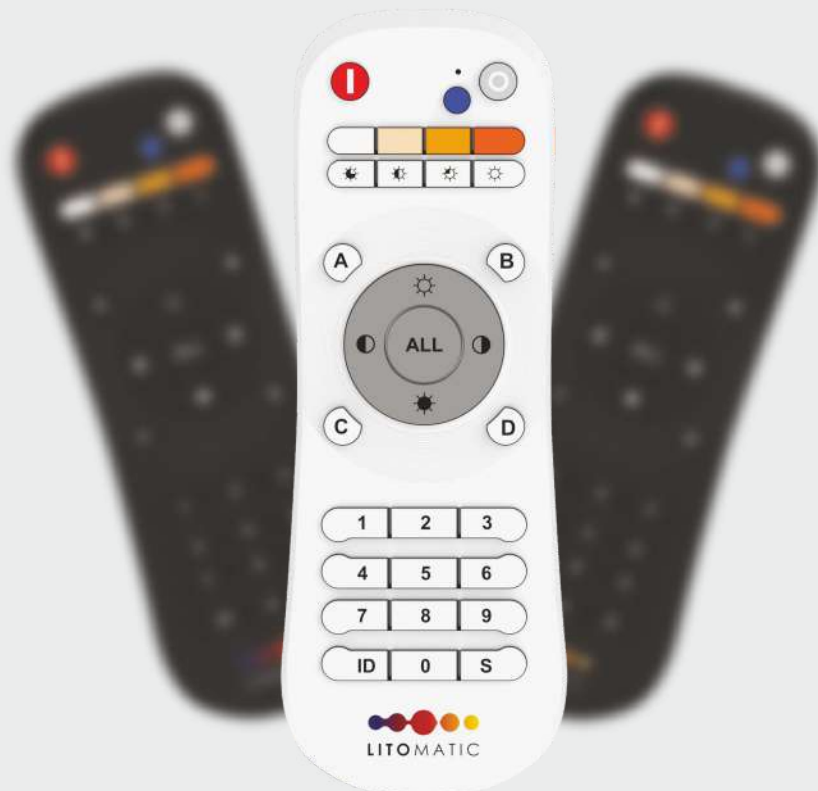

ABOUT CREST SERIES

CREST

Introducing the Crest series by Litomatic, a groundbreaking wave of lighting solutions. Explore captivating and inspiring designs that redefine the capabilities of lighting. To exemplify our dedication to innovation, many Crest series products feature an anti-glare technology for superior comfort and usability. Use the brilliance of Litomatic to illuminate spaces, establishing a new standard for lighting technology. Join us on this journey of extraordinary illumination. Welcome to Crest series, where every detail is meticulously crafted and customer fulfillment is guaranteed. Enter a realm of unparalleled brilliance and encounter radiance as never before.