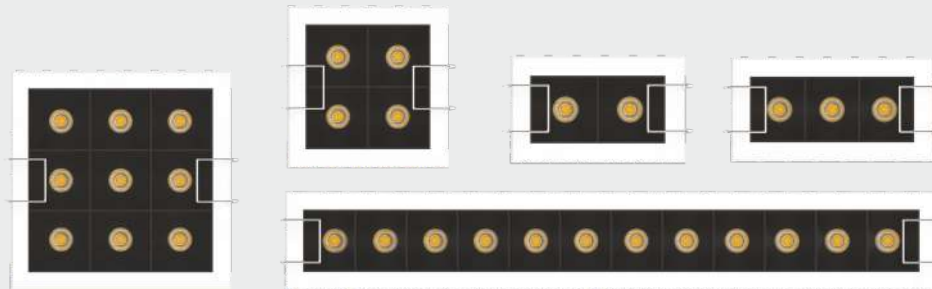

LOOP LASER BLADE

Watt	:	4w	6w	8w
Dimension	:	52 x 32 x 40mm	62 x 32 x 40mm	52 x 52 x 40mm
Cut Out	:	46 x 26mm	56 x 26mm	46 x 46mm

Watt	:	10w	15w	20w
Dimension	:	108 x 32 x 40 mm	71 x 71 x 40mm	204 x 32 x 40mm
Cut Out	:	102 x 26mm	65 x 65mm	198 x 26mm

BK **WH** Body Color Available

CCT (K)	:	3000k/4000k/3000-6500k (Tunable)
Beam Angle	:	30°
CRI	:	80/90 (available on request)
Material	:	Aluminium
LED Brand	:	Bridgelux / Litomatic / Cree