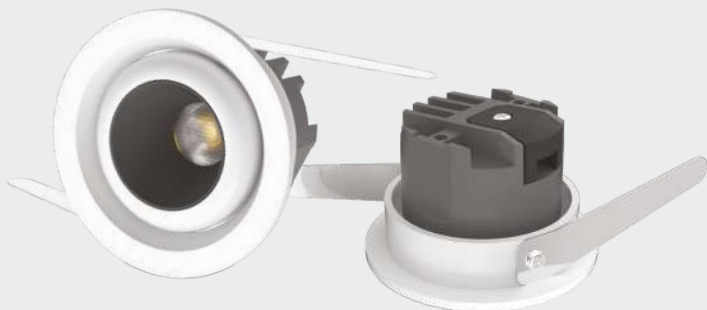

PEARL SPOTLIGHT

BK **WH** Body Color Available

Watt : 3w
Dimension : 50 x 35mm
Cut Out : 44mm
Beam Angle : 15/24°

CCT (K) : 3000k/4000k
CRI : 80/90 (available on request)
Material : Aluminium
LED Brand : Bridgelux / Litomatic / Cree