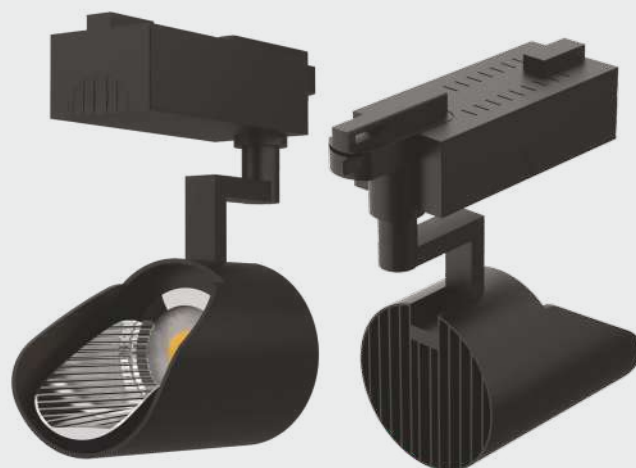

BK **WH** Body Color Available

Watt : 30w
Dimension : 165 X 115 X 185mm
Beam Angle : 90°

CCT (K) : 3000k/4000k/6500k/3000-6500k (Tunable)
Note: 2700/3500/5000k (available on request)

CRI : 80/90 (available on request)
Material : Aluminium
LED Brand : Bridgelux / Litomatic / Cree