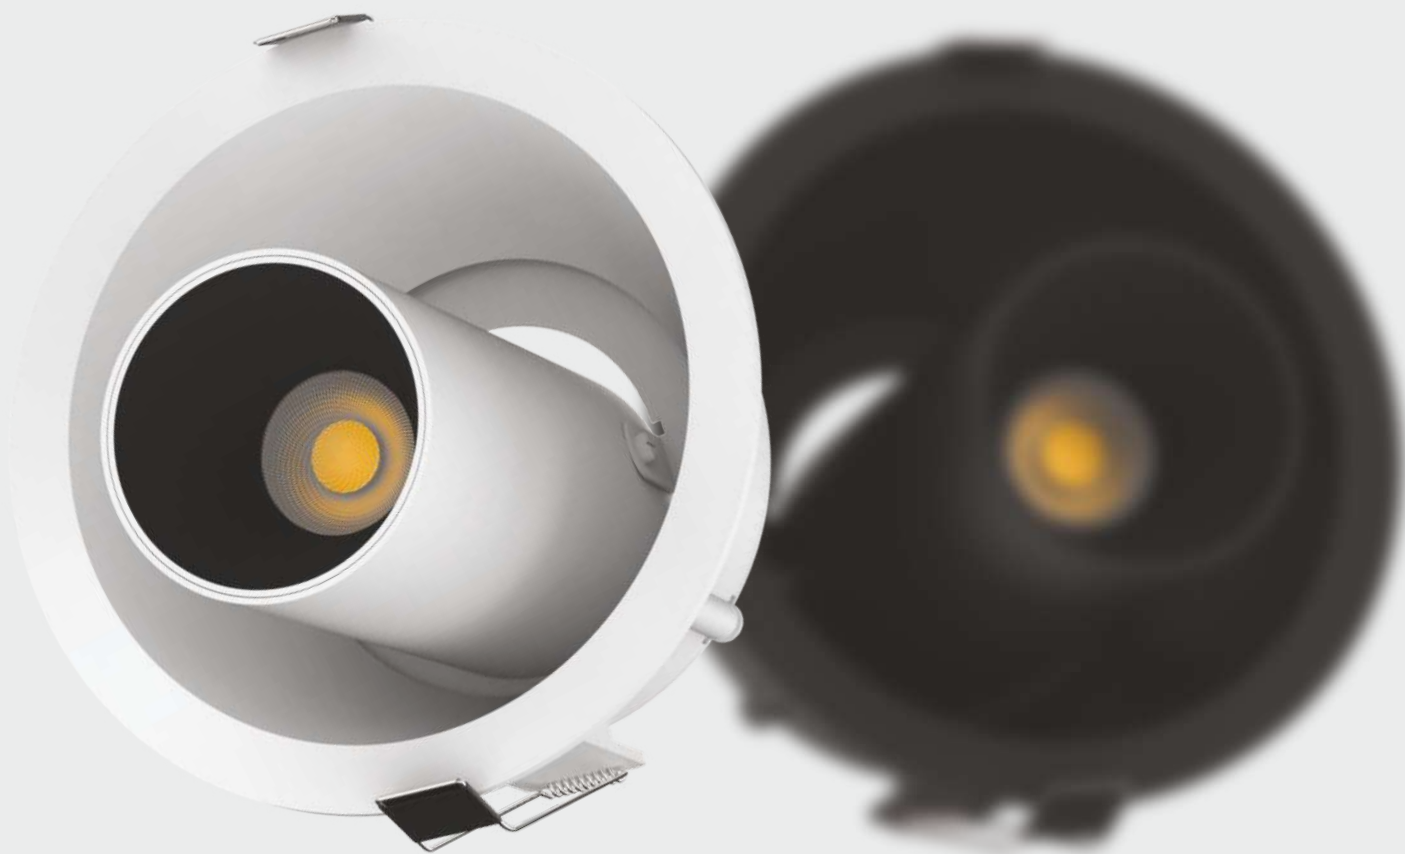

IRIS 360° ROTATING SPOTLIGHT