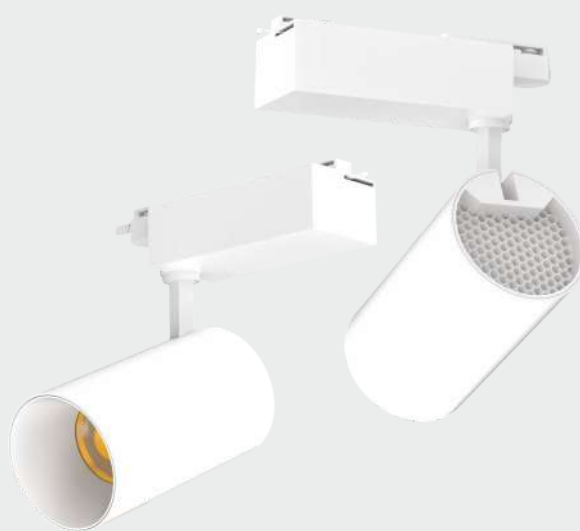

BK **WH** Body Color Available

Watt : 12w 20/30w
Dimension : 170 X 60 X 151mm 160 X 150 X 80mm
CCT (K) : 3000k/4000k/6500k/3000-6500k (Tunable)
Note: 2700/3500/5000k (available on request)
Beam Angle : 24/38°
CRI : 80/90 (available on request)
Material : Aluminium
LED Brand : Bridgelux / Litomatic / Cree