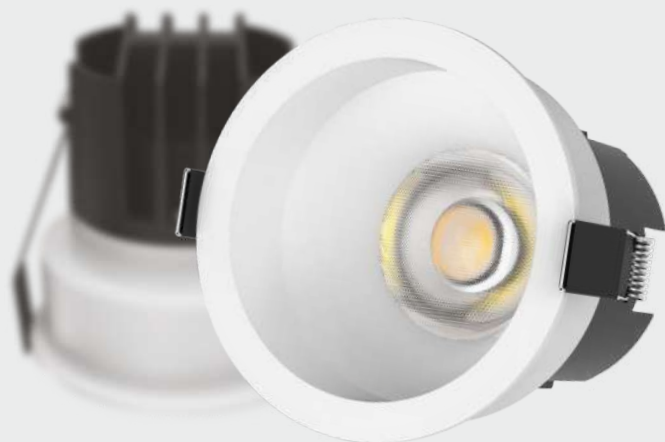

HARRIER SPOTLIGHT

BK **WH** Body Color Available

Watt : 12-15w
Dimension : 84 x 85mm
Cut Out : 76mm

CCT (K) : 3000k/4000k/6500k/3000-6500k (Tunable)
Note: 2700/3500/5000k (available on request)

Beam Angle : 15/24/36/55°
CRI : 80/90 (available on request)
Material : Aluminium
LED Brand : Bridgelux / Litomatic / Cree