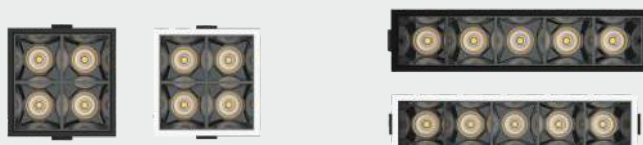

Watt	:	16w	20w
Dimension	:	90 x 90 x 56mm	205 x 52 x 56mm
Cut Out	:	80 x 80mm	195 x 42mm

BK **WH** Body Color Available

CCT (K)	:	3000k/4000k/6500k/3000-6500k (Tunable)
Beam Angle	:	38°
CRI	:	80/90 (available on request)
Material	:	Aluminium
LED Brand	:	Bridgelux / Litomatic / Cree