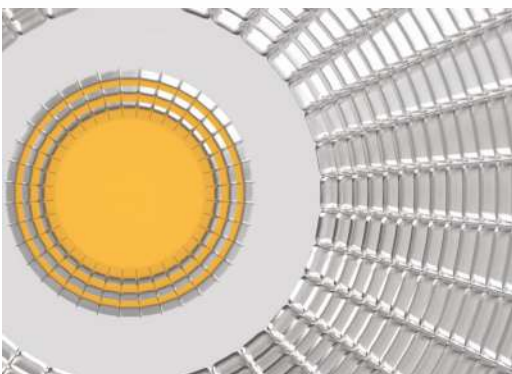

## Glare-Free LED Lighting

At Litomatic, we prioritize the ultimate lighting experience with our precision-engineered anti-glare technology. Through meticulous control and innovative design, we ensure secondary optical refraction curves and superior electroplate treatment, resulting in flicker-free, high-performance lighting even in low-light conditions. With a generous beam angle of up to 40°, our luminaires create a serene and comfortable lighting atmosphere, allowing you to enjoy the illumination without any distracting glare.