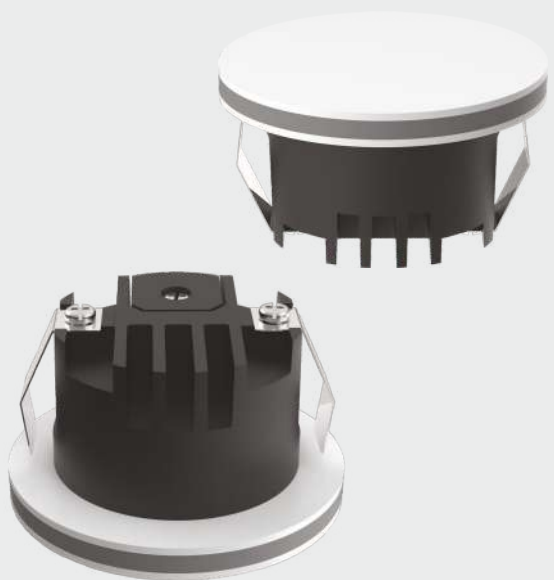

EDGE FOOTLIGHT

BK **WH** Body Color Available

Watt : 3w
Dimension : 45 X 24 mm
Cut Out : 35 mm
Beam Angle : 180°

CCT (K) : 3000k/4000k
CRI : 80/90 (available on request)
Material : Aluminium
LED Brand : Bridgelux / Litomatic / Cree