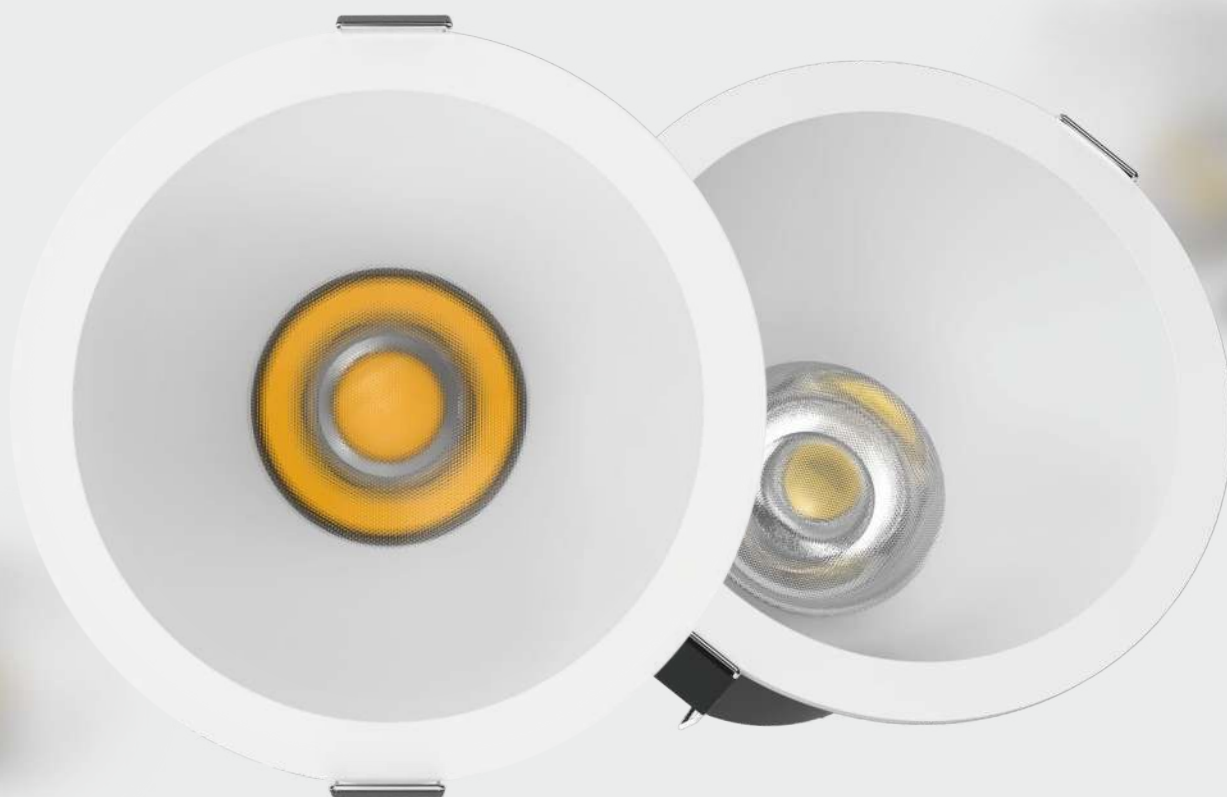

HECTOR SPOTLIGHT