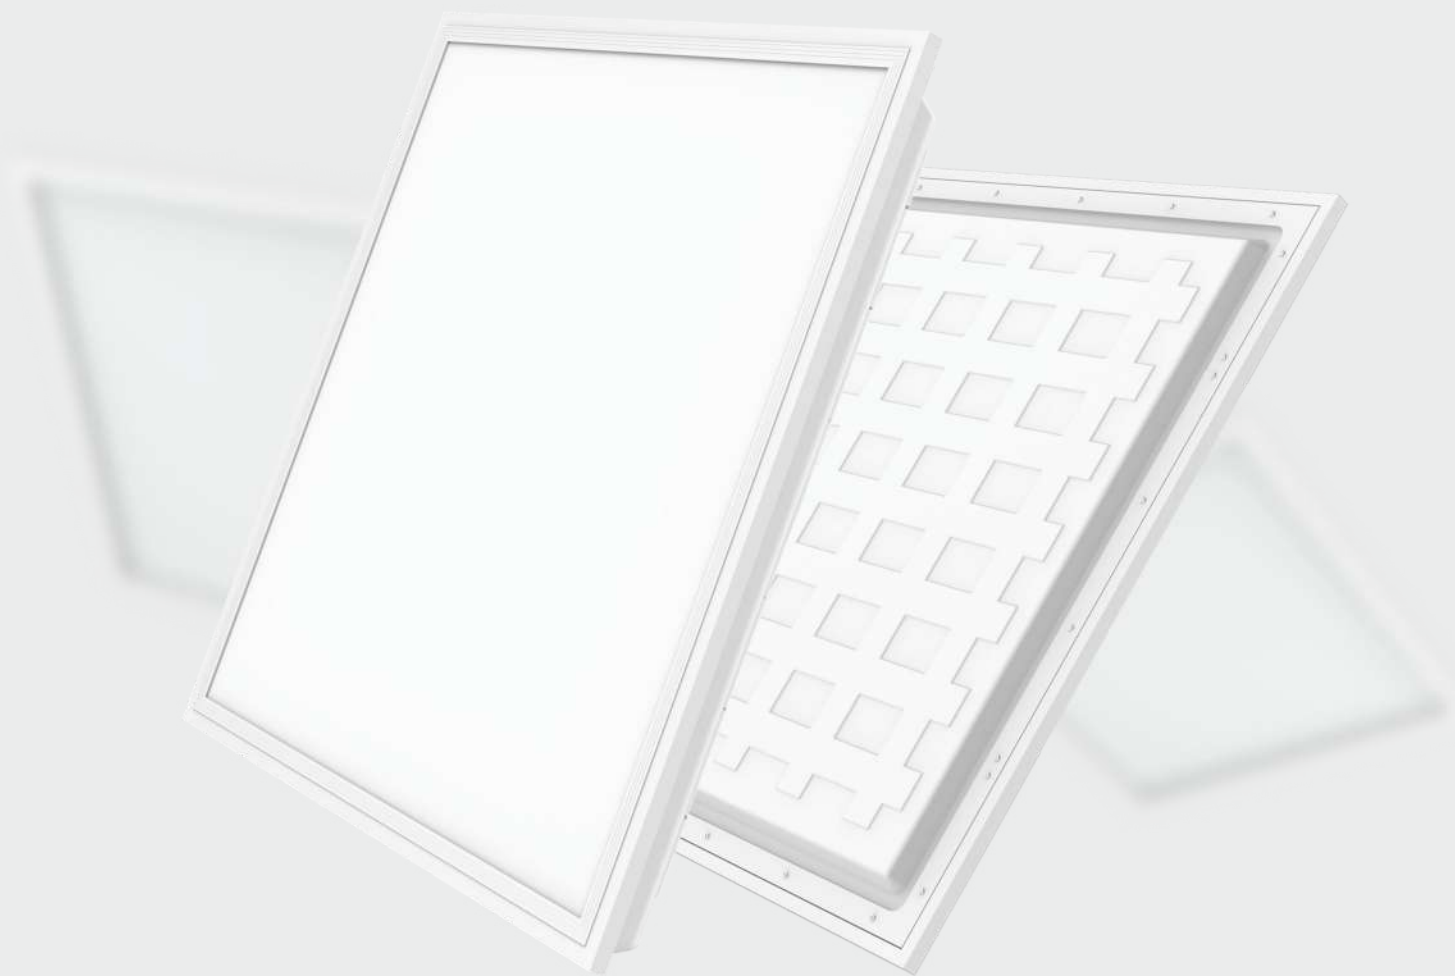

ORBIT

BACKLIT PANEL