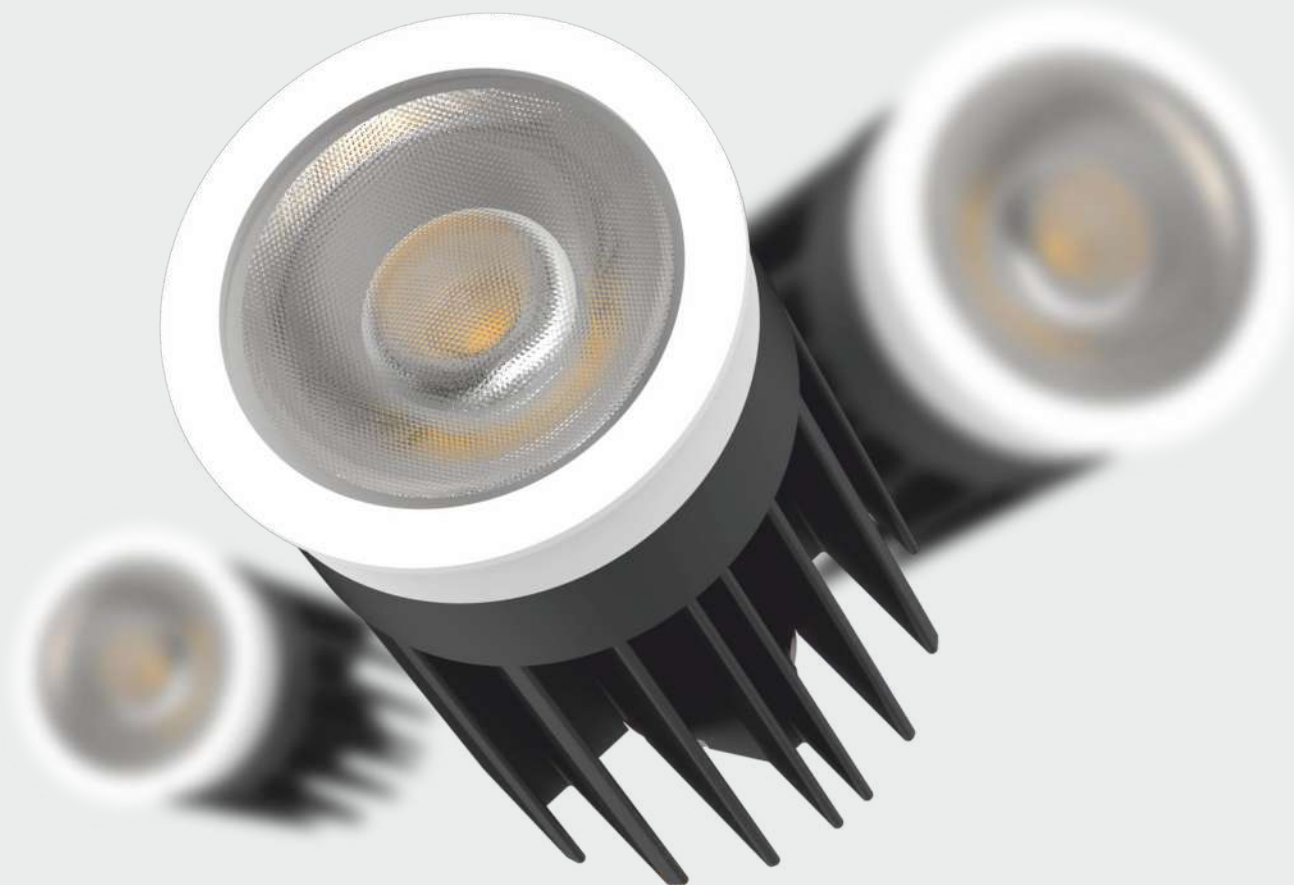

VISION MR - 16 MODULE