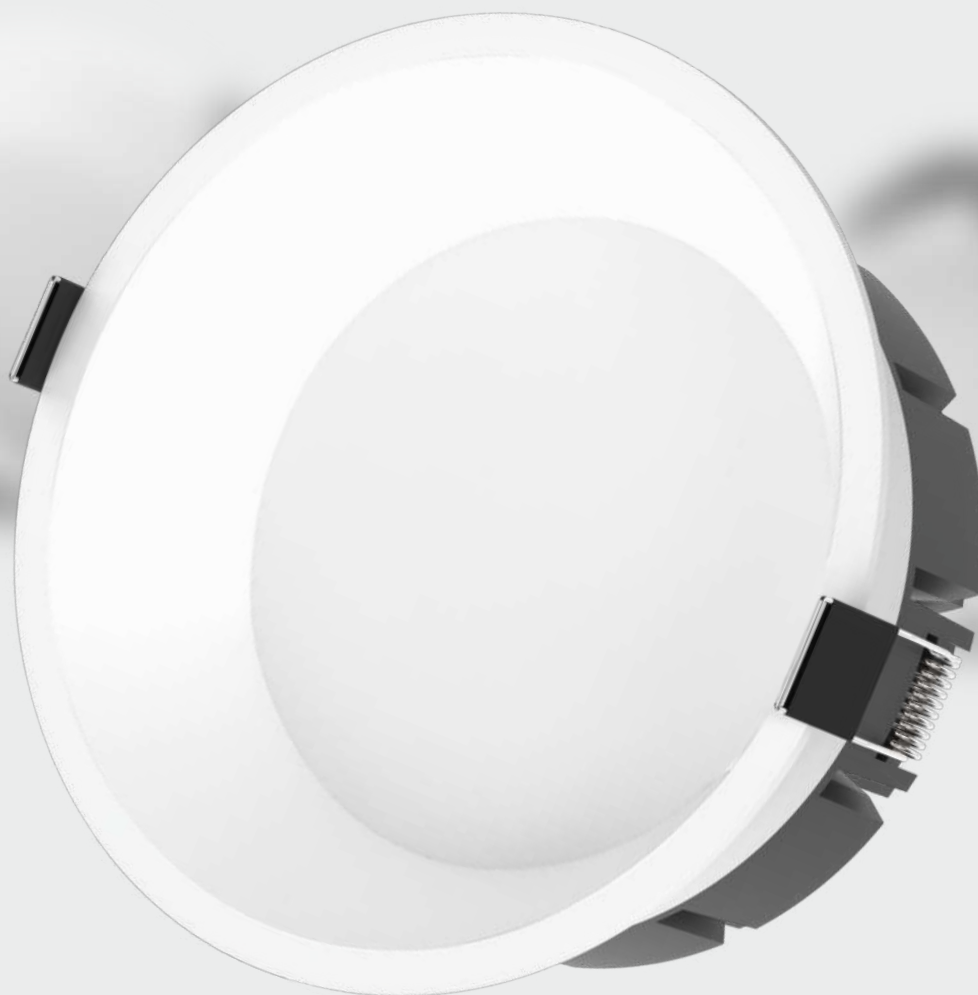

DIVINE DOWNLIGHT

BK **WH** Body Color Available

Watt	:	12w	18w	24w
Dimension	:	120 x 50mm	155 x 55mm	175 x 55mm
Cut Out	:	110mm	145mm	165mm

CCT (K) : 3000k/4000k/6500k/3000-6500k (Tunable)

Note: 2700/3500/5000k (available on request)

Beam Angle : 110°

CRI : 80/90 (available on request)

Material : Aluminium

LED Brand : Bridgelux / Litomatic