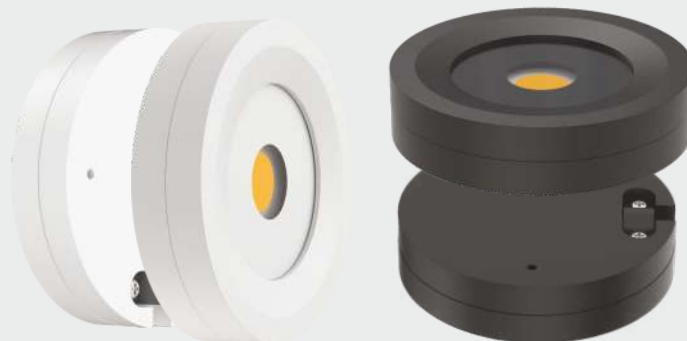

# GLIDE SLIM SURFACE SPOTLIGHT

**BK** **WH** Body Color Available

**IP54**  
RATED  

Watt	: 3w	5w
CCT (K)	: 2200k/3000k/4000k/6500k	3000k
Dimension	: 60 X 16mm	
Beam Angle	: 110°	
CRI	: 80/90 (available on request)	
Material	: Aluminium	
LED Brand	: Litomatic	