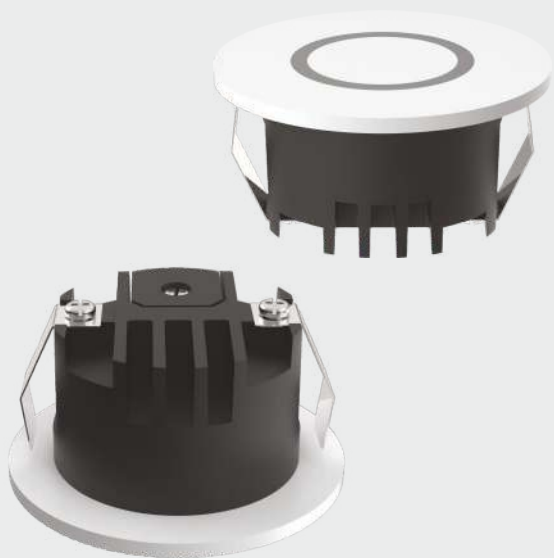

BRIO FOOTLIGHT

BK **WH** Body Color Available

Watt : 3w
Dimension : 45 X 24 mm
Cut Out : 35 mm
Beam Angle : 120°

CCT (K) : 3000k/4000k
CRI : 80/90 (available on request)
Material : Aluminium
LED Brand : Bridgelux / Litomatic / Cree