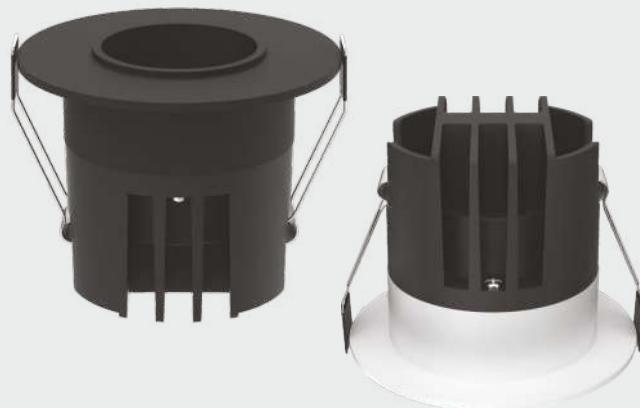

# EYE SPOTLIGHT

**BK** **WH** Body Color Available

Watt : 5-7w  
Dimension : 65 x 60mm  
Cut Out : 54mm

CCT (K) : 3000k/4000k/6500k/3000-6500k (Tunable)  
Note: 2700/3500/5000k (available on request)

Beam Angle : 15/24/36/55°  
CRI : 80/90 (available on request)  
Material : Aluminium  
LED Brand : Bridgelux / Litomatic / Cree