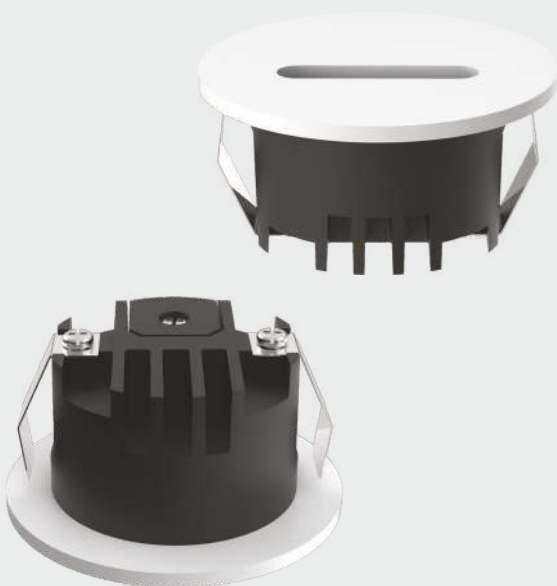

DASH FOOTLIGHT

BK **WH** Body Color Available

Watt : 3w
Dimension : 45 x 24mm
Cut Out : 35mm
CCT (K) : 3000k/4000k
CRI : 80/90 (available on request)
Material : Aluminium
LED Brand : Bridgelux / Litomatic / Cree