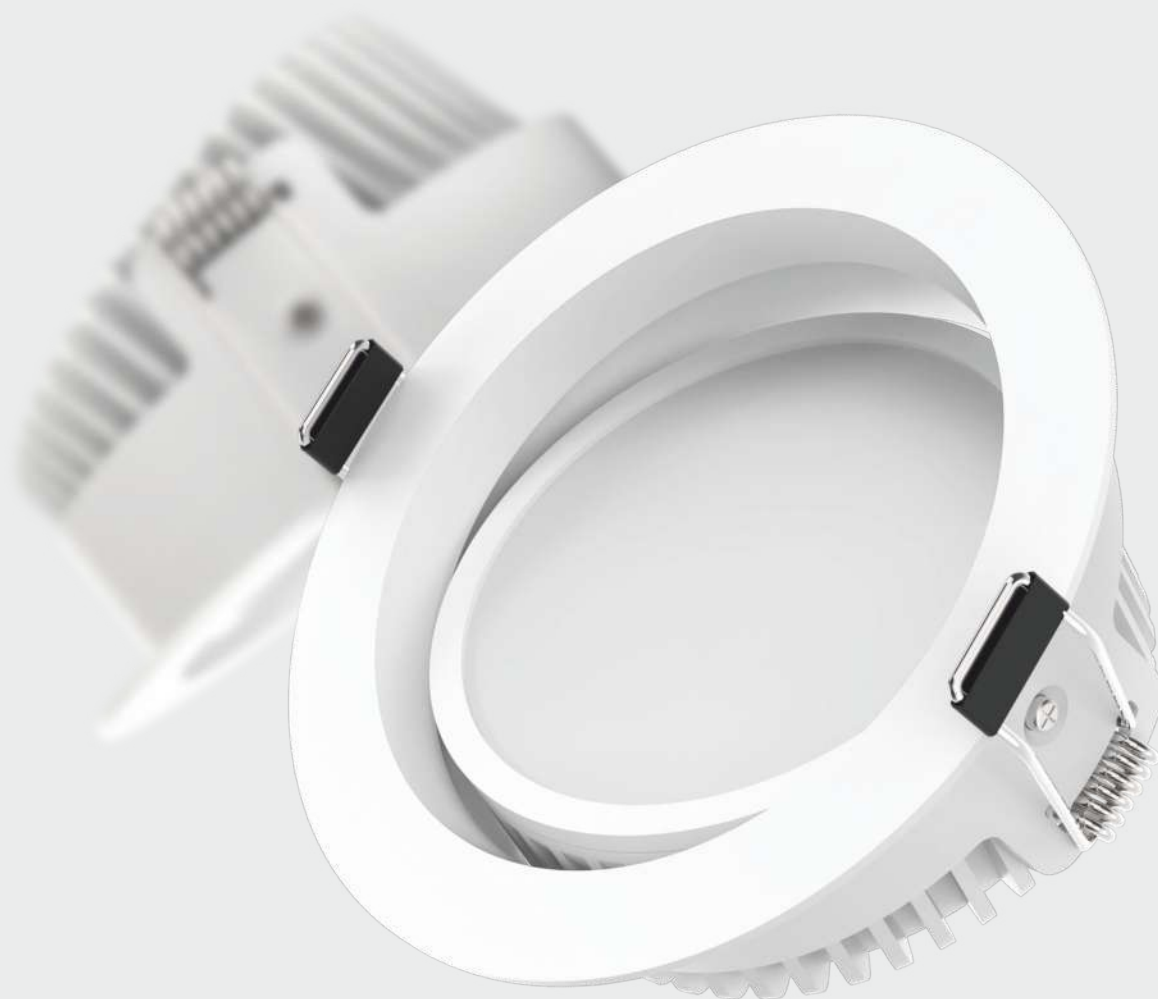

FISCO DOWNLIGHT

BK **WH** Body Color Available

Watt : 12w
Dimension : 110 X 45mm (55mm After Moving)
Cut Out : 95mm

CCT (K) : 3000k/4000k/6500k/3000-6500k (Tunable)
Note: 2700/3500/5000k (available on request)

Beam Angle : 110°
CRI : 80/90 (available on request)
Material : Aluminium
LED Brand : Bridgelux / Litomatic