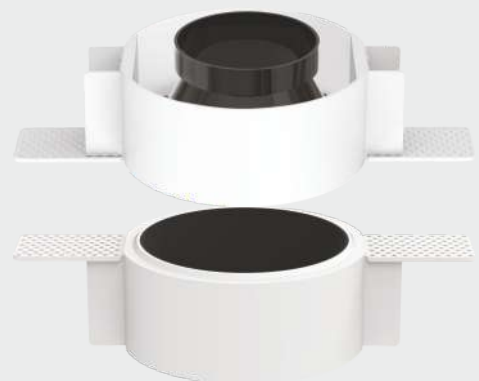

# SPARK

MR - 16 TRIMLESS FRAME

**BK** **WH** Body Color Available

Available Inner Reflector : Rose Gold, Chrome, Black

Watt : MR -16 Trimless Frame  
Dimension : 91 x 46mm  
Cut Out : 91mm  
Material : Aluminium with PC Reflector