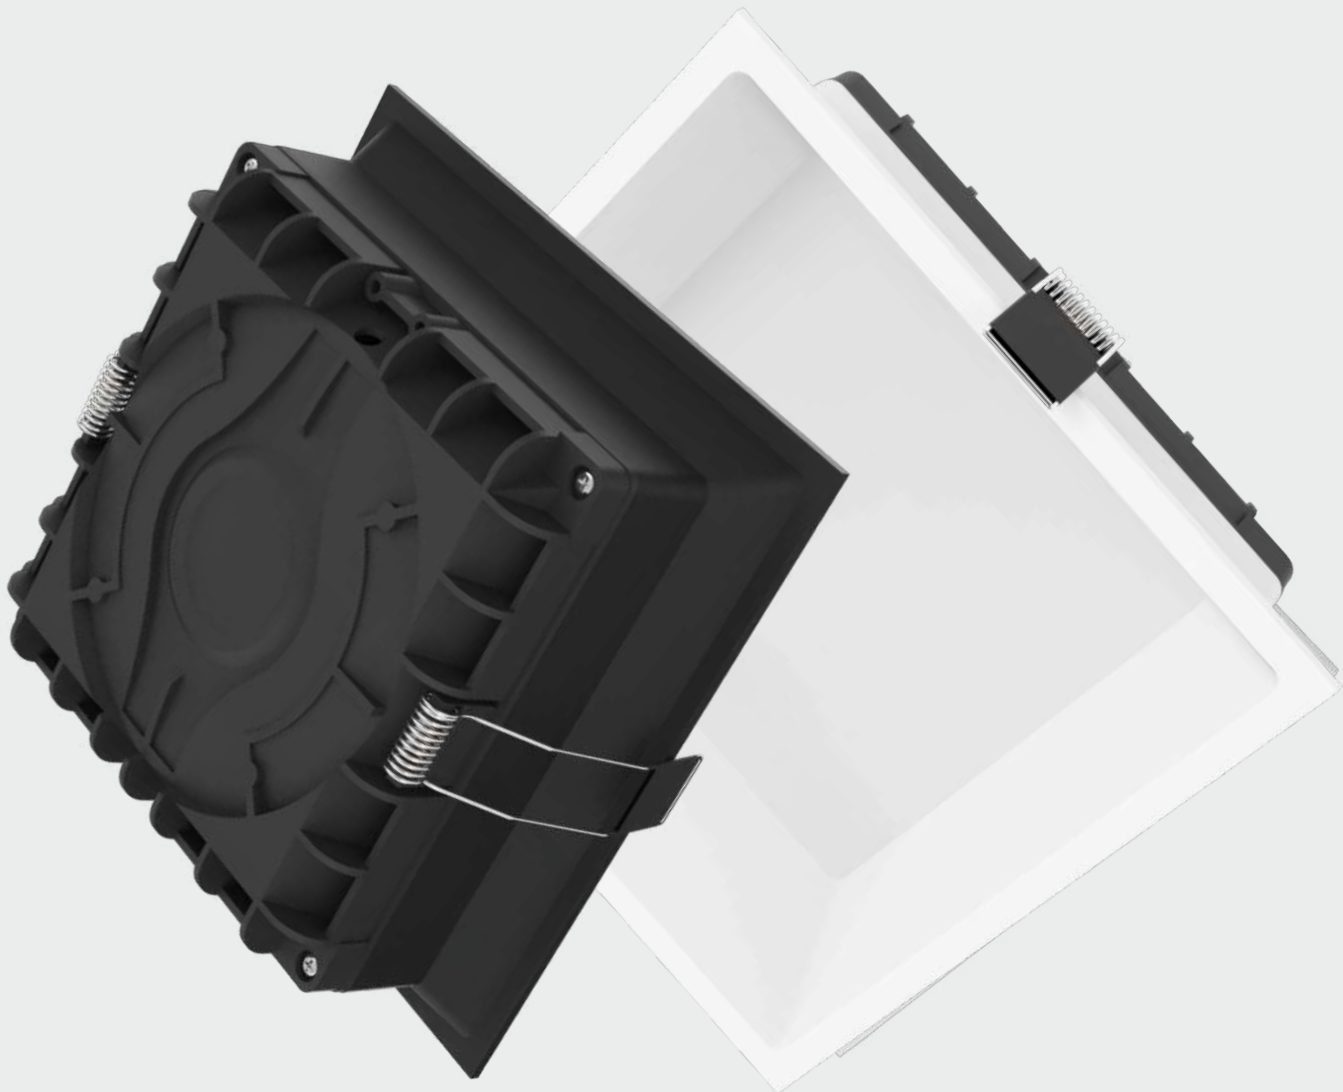

DIVINE DOWNLIGHT

BK **WH** Body Color Available

Watt	:	12w	18w
Dimension	:	110 x 110 x 50mm	145 x 145 x 55mm
Cut Out	:	100 x 100mm	135 x 135mm
CCT (K)	:	3000k/4000k/6500k/3000-6500k (Tunable)	
		Note: 2700/3500/5000k (available on request)	
Beam Angle	:	110°	
CRI	:	80/90 (available on request)	
Material	:	Aluminium	
LED Brand	:	Bridgelux / Litomatic