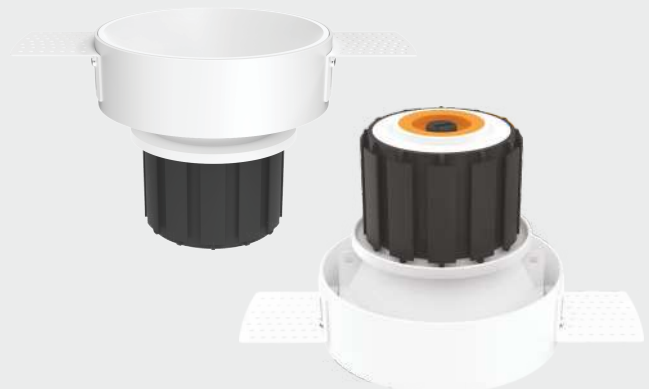

BK **WH** Body Color Available

1. Watt : 12w
   Dimension : 82 x 80mm
   Cut Out : 82mm
2. CCT (K) : 3000k/4000k/6500k/3000-6500k (Tunable)
   Note: 2700/3500/5000k (available on request)
3. Beam Angle : 15/24/36/55°
   CRI : 80/90 (available on request)
   Material : Aluminium
   LED Brand : Bridgelux / Litomatic / Cree