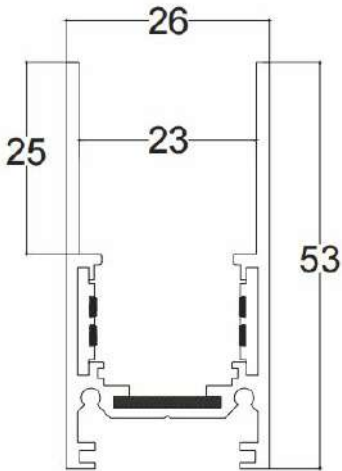

TH20

End Caps

90° Corner (C to C)