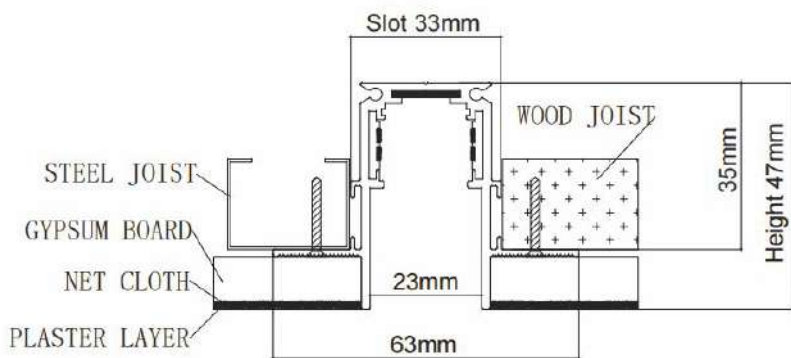

TH20

End Caps

90° Corner (C to C)

Magic Laser Blade

	WATT	DIMENSION	CUT OUT	CCT (K)	BEAM ANGLE	CRI	MATERIAL	LED BRAND
	10W	112mm x 22mm x 25mm	-	3000k/4000k/6500k/ 3000-6500 (Tunable)	36°	80/90	Aluminum	Bridgelux/Litomatic/ Cree
	20W	220mm x 22mm x 25mm	-	3000k/4000k/6500k/ 3000-6500 (Tunable)	36°	80/90	Aluminum	Bridgelux/Litomatic/ Cree