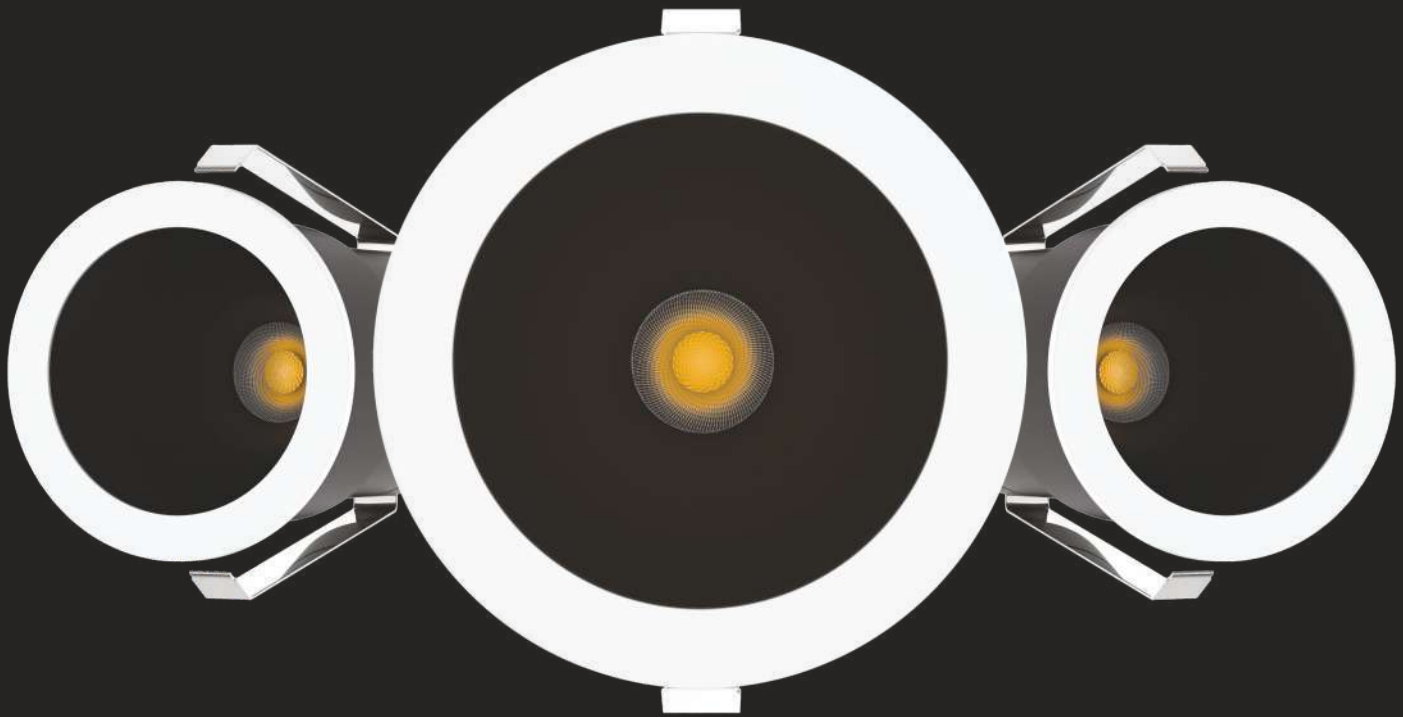

Anti Glare

Flicker Free

High Lumen

High CRI

Low UGR

BRISK

Antiglare Spotlight

WATT	DIMENSION	CUT OUT	CCT (K)	BEAM ANGLE	CRI	MATERIAL	LED BRAND
7W	57mm x 72mm	48mm	3000k/4000k/6500k/ 3000-6500 (Tunable)	24/36/50°	80/90	Aluminum	Bridgelux/Litomatic/ Cree
12W	68mm x 80mm	58mm	3000k/4000k/6500k/ 3000-6500 (Tunable)	24/36/55°	80/90	Aluminum	Bridgelux/Litomatic/ Cree