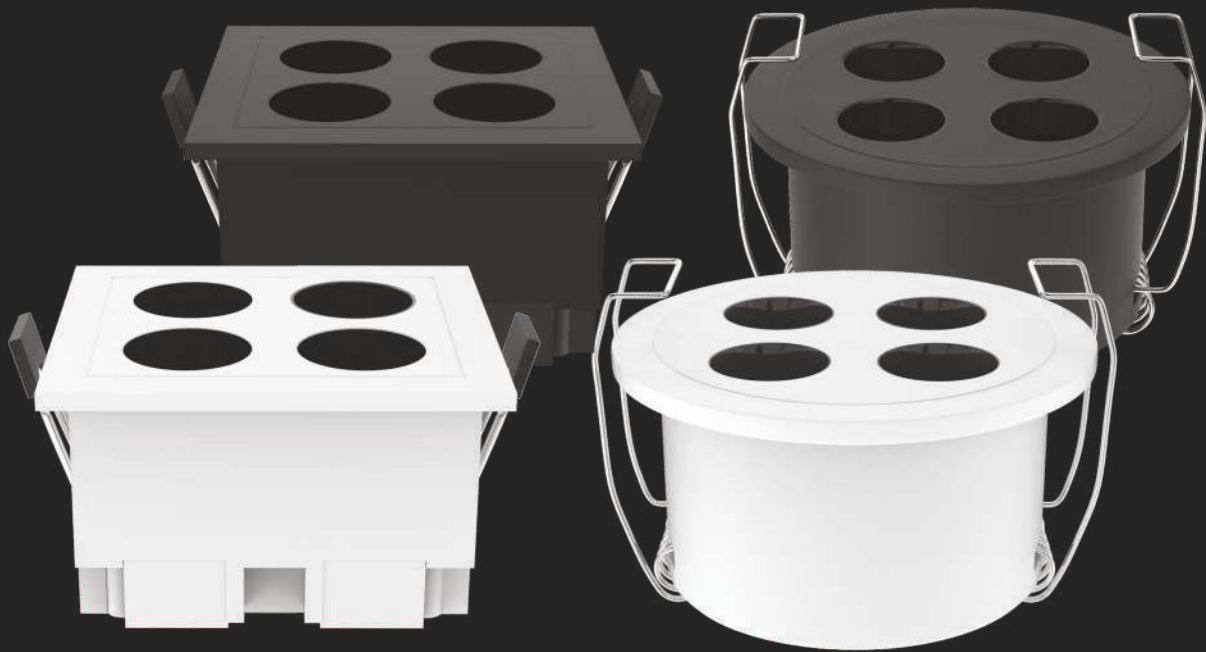

Square

WATT	DIMENSION	CUT OUT	CCT (K)	BEAM ANGLE	CRI	MATERIAL	LED BRAND
10W	75mm x 75mm x 42mm	70 x 70mm	3000k/4000k/6500k/ 3000-6500 (Tunable)	36°	80/90	Aluminum	Bridgelux/Litomatic/ Cree

Round

WATT	DIMENSION	CUT OUT	CCT (K)	BEAM ANGLE	CRI	MATERIAL	LED BRAND
10W	85mm x 38mm	75mm	3000k/4000k/6500k/ 3000-6500 (Tunable)	36°	80/90	Aluminum	Bridgelux/Litomatic/ Cree