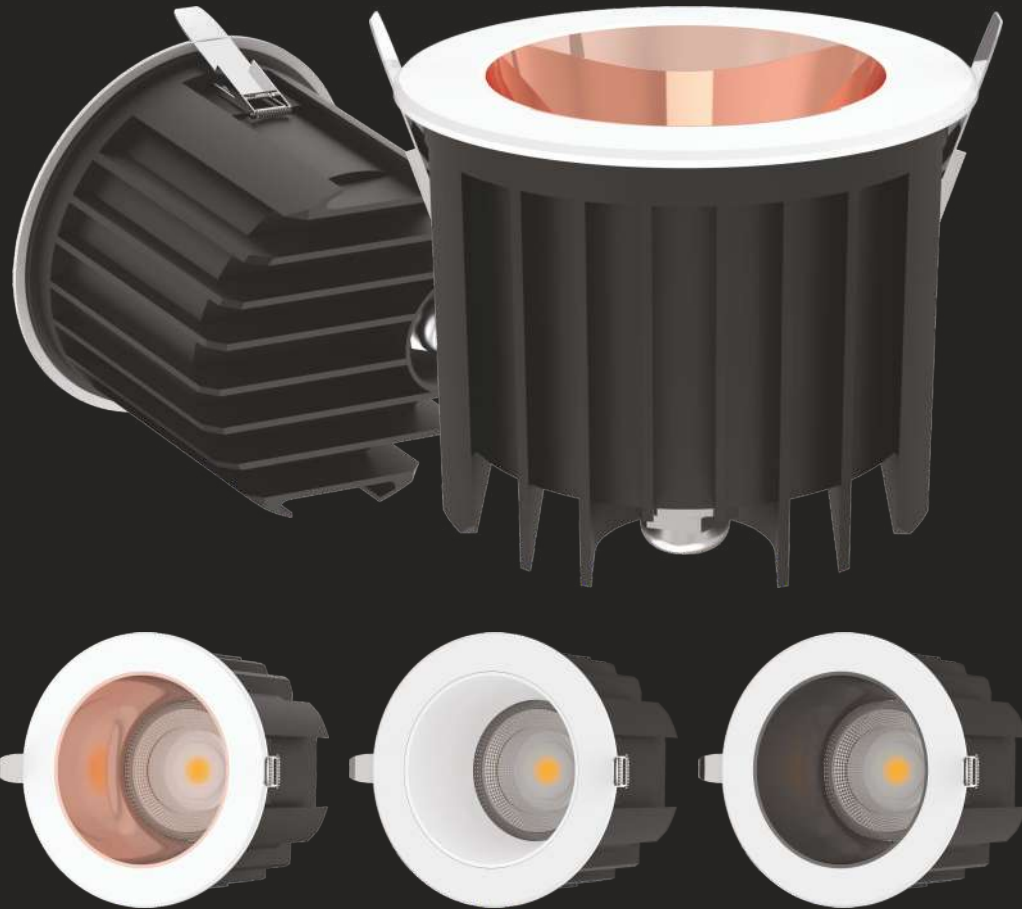

High CRI

Low UGR

CLOUD

Steam Proof Spotlight

WATT	DIMENSION	CUT OUT	CCT (K)	BEAM ANGLE	CRI	MATERIAL	LED BRAND
15W	85mm x 70mm	75mm	3000k/4000k/6500k/ 3000-6500 (Tunable)	38°	80/90	Aluminum	Bridgelux/Litomatic/ Cree