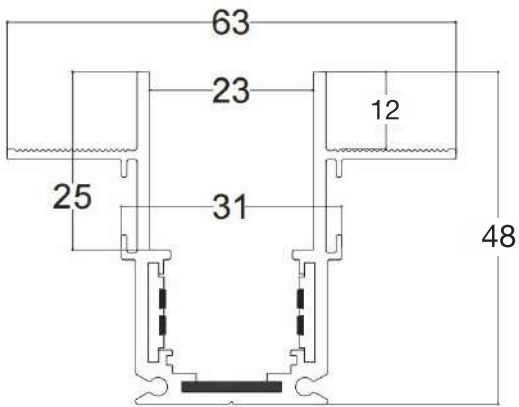

TH20

End Caps

90° Corner (C to C)

Magic Laser Blade

	WATT	DIMENSION	CUT OUT	CCT (K)	BEAM ANGLE	CRI	MATERIAL	LED BRAND
	10W	112mm x 22mm x 25mm	-	3000k/4000k/6500k/ 3000-6500 (Tunable)	36°	80/90	Aluminum	Bridgelux/Litomatic/ Cree
	20W	220mm x 22mm x 25mm	-	3000k/4000k/6500k/ 3000-6500 (Tunable)	36°	80/90	Aluminum	Bridgelux/Litomatic/ Cree