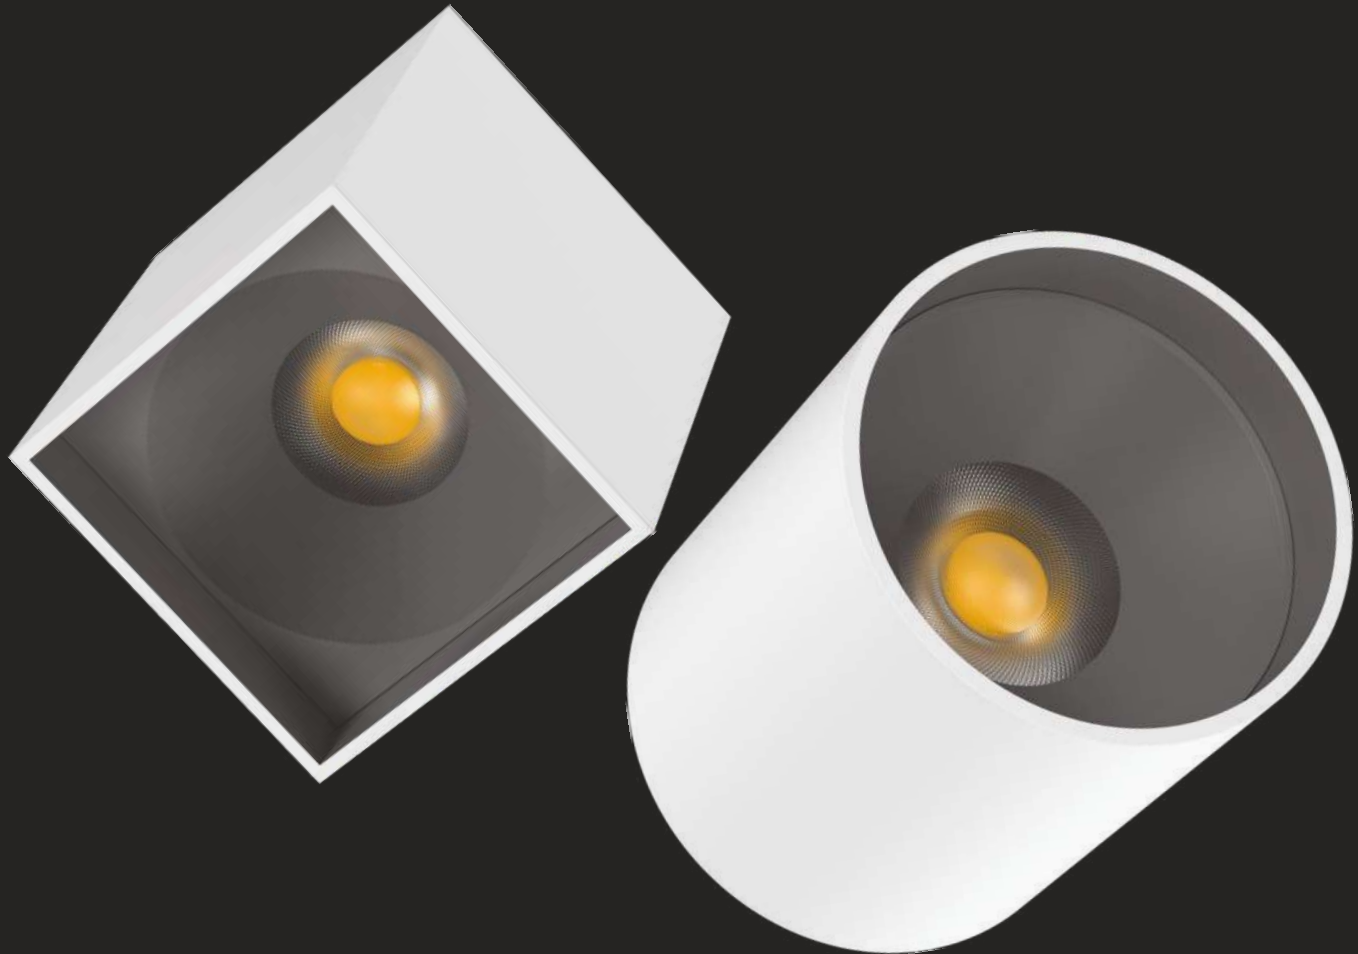

Anti Glare

Flicker Free

High Lumen

High CRI

Low UGR

SHADE

Surface Cylinder Spotlight

WATT	DIMENSION	CUT OUT	CCT (K)	BEAM ANGLE	CRI	MATERIAL	LED BRAND
12W	78mm x 78mm x 90mm	-	3000k/4000k/6500k/ 3000-6500 (Tunable)	24°	80/90	Aluminum	Bridgelux/Litomatic/ Cree
12W	78mm x 90mm	-	3000k/4000k/6500k/ 3000-6500 (Tunable)	24°	80/90	Aluminum	Bridgelux/Litomatic/ Cree