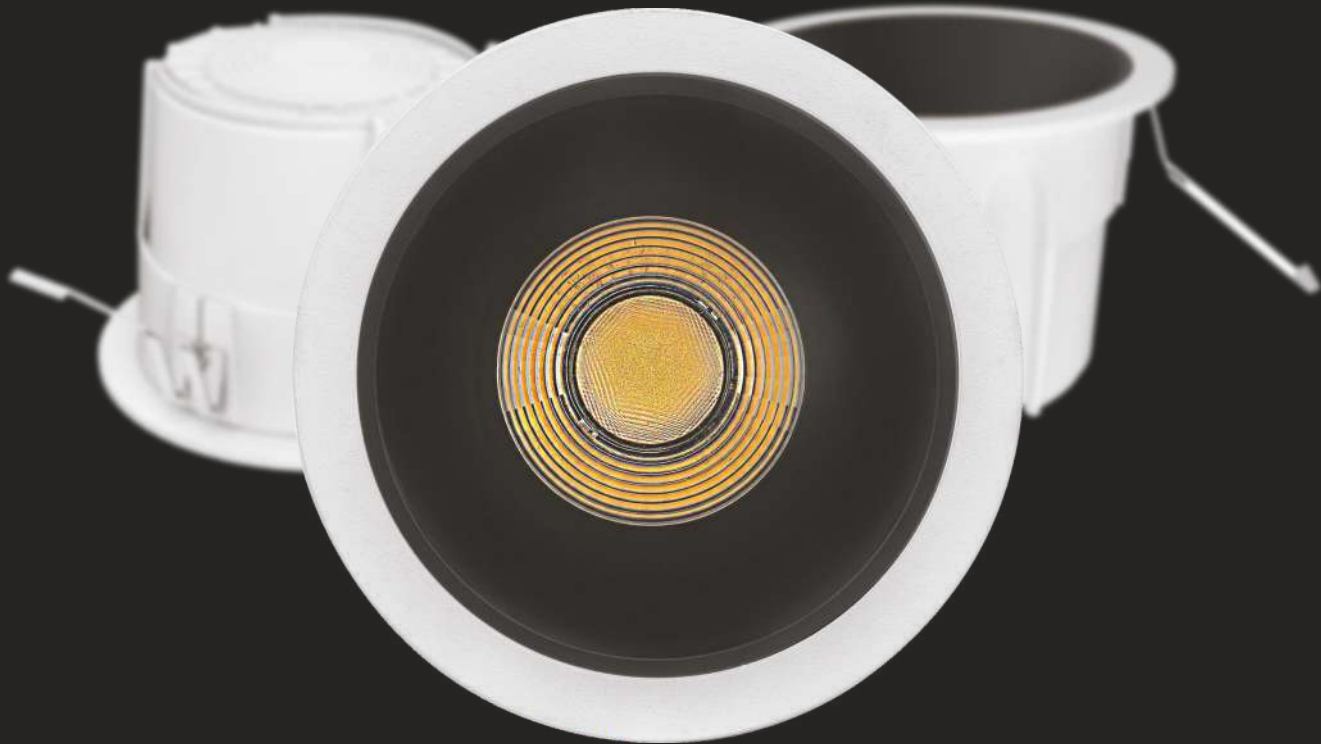

Anti Glare

Flicker Free

High Lumen

High CRI

Low UGR

INTENSE

Antiglare Spotlight

WATT	DIMENSION	CUT OUT	CCT (K)	BEAM ANGLE	CRI	MATERIAL	LED BRAND
7W	72mm x 48mm	62mm	3000k/4000k/6500k/ 3000-6500 (Tunable)	24/36/55°	80/90	Aluminum	Bridgelux/Litomatic/ Cree
12W	83mm x 58mm	73mm	3000k/4000k/6500k/ 3000-6500 (Tunable)	24/36/55°	80/90	Aluminum	Bridgelux/Litomatic/ Cree
20W	100mm x 73mm	85mm	3000k/4000k/6500k/ 3000-6500 (Tunable)	24/36/55°	80/90	Aluminum	Bridgelux/Litomatic/ Cree