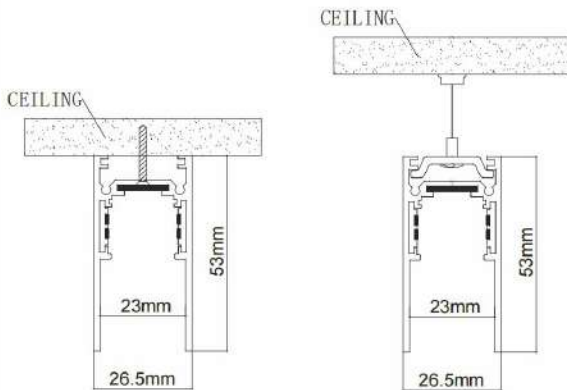

SURFACE

SUSPENDED

End Caps