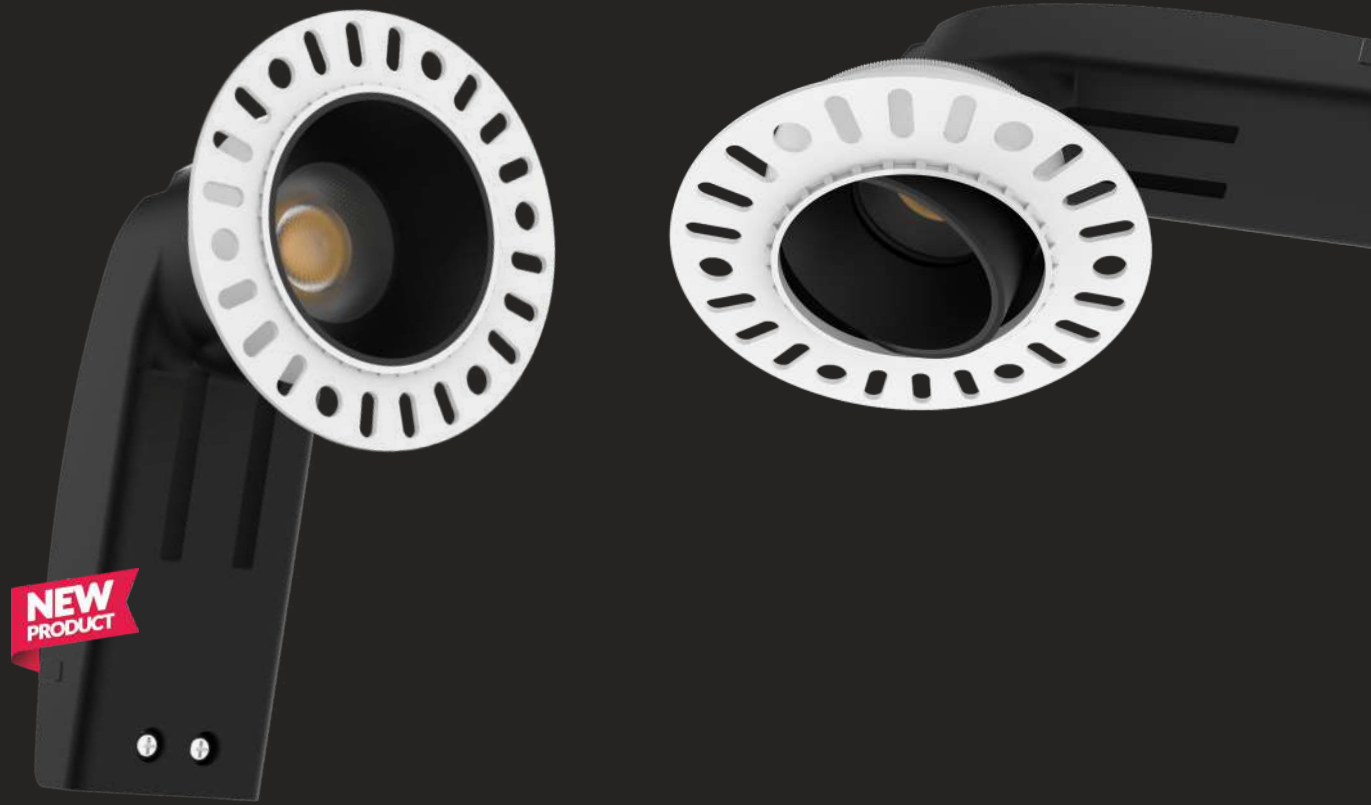

MUSCLE

Antiglare Spotlight

Muscle Trimless

WATT	DIMENSION	CUT OUT	CCT (K)	BEAM ANGLE	CRI	MATERIAL	LED BRAND
12W	65mm x 60mm	44mm	3000k/4000k/6500k/ 3000-6500 (Tunable)	36°	80/90	Aluminum	Bridgelux/Litomatic/ Cree

Muscle Trimless Movable

WATT	DIMENSION	CUT OUT	CCT (K)	BEAM ANGLE	CRI	MATERIAL	LED BRAND
12W	80mm x 60mm	59mm	3000k/4000k/6500k/ 3000-6500 (Tunable)	36°	80/90	Aluminum	Bridgelux/Litomatic/ Cree

Anti Glare

Flicker Free

High Lumen

High CRI

Low UGR