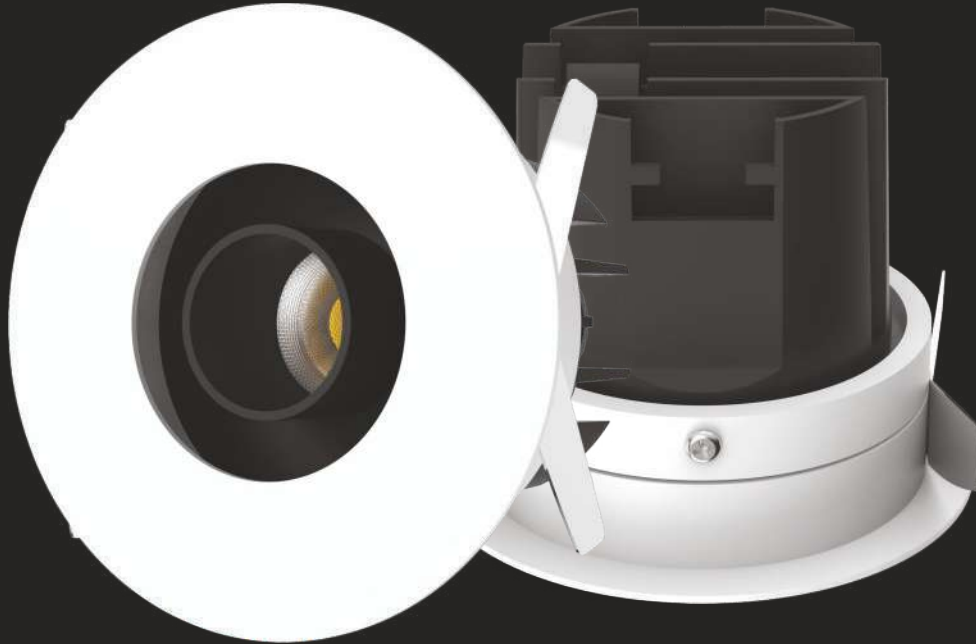

Anti Glare

Flicker Free

High Lumen

High CRI

Low UGR

BEAM

Antiglare Spotlight

WATT	DIMENSION	CUT OUT	CCT (K)	BEAM ANGLE	CRI	MATERIAL	LED BRAND
7W	76mm x 66mm	45mm	3000k/4000k/6500k/ 3000-6500 (Tunable)	15/24°	80/90	Aluminum	Bridgelux/Litomatic/ Cree