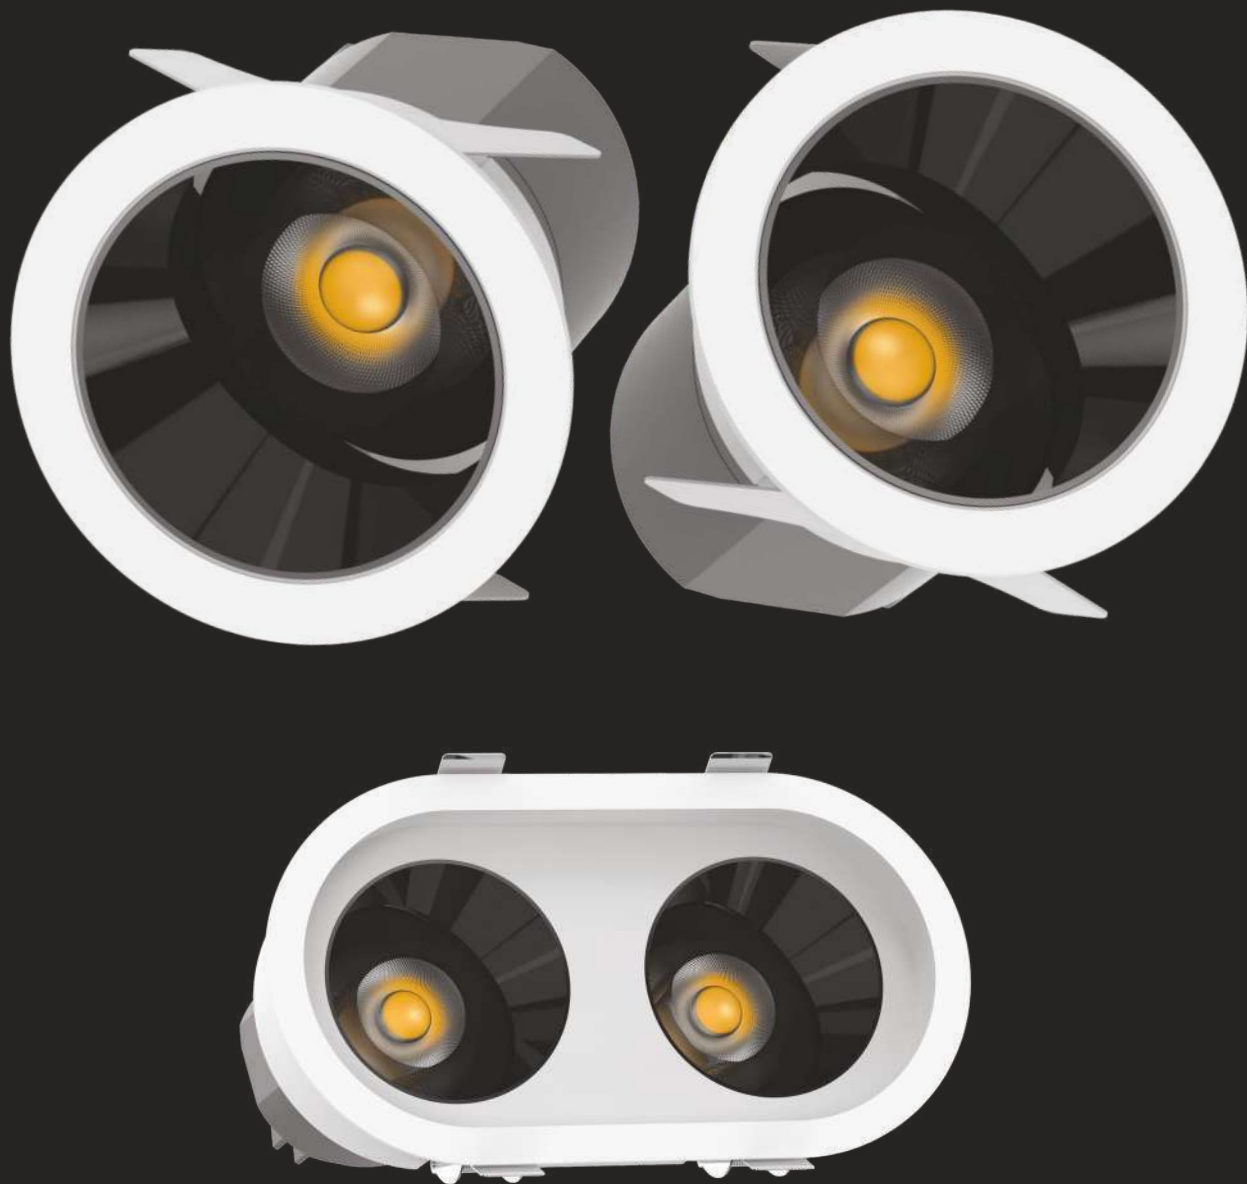

PHANTOM

Antiglare Spotlight

Anti Glare

Flicker Free

High Lumen

High CRI

Low UGR

Phantom Round

	WATT	DIMENSION	CUT OUT	CCT (K)	BEAM ANGLE	CRI	MATERIAL	LED BRAND
	7W	62mm x 80mm	55mm	3000k/4000k/6500k/ 3000-6500 (Tunable)	36°	80/90	Aluminum	Bridgelux/Litomatic/ Cree
	12W	84mm x 100mm	75mm	3000k/4000k/6500k/ 3000-6500 (Tunable)	36°	80/90	Aluminum	Bridgelux/Litomatic/ Cree
	20W	110mm x 122mm	95mm	3000k/4000k/6500k/ 3000-6500 (Tunable)	36°	80/90	Aluminum	Bridgelux/Litomatic/ Cree

Phantom Double Round

	WATT	DIMENSION	CUT OUT	CCT (K)	BEAM ANGLE	CRI	MATERIAL	LED BRAND
	2 x 7W	114mm x 78mm x 84mm	125mm x 65mm	3000k/4000k/6500k/ 3000-6500 (Tunable)	36°	80/90	Aluminum	Bridgelux/Litomatic/ Cree
	2 x 12W	195mm x 105mm x 115mm	185mm x 95mm	3000k/4000k/6500k/ 3000-6500 (Tunable)	36°	80/90	Aluminum	Bridgelux/Litomatic/ Cree
	2 x 20W	240mm x 125mm x 133mm	230mm x 115mm	3000k/4000k/6500k/ 3000-6500 (Tunable)	36°	80/90	Aluminum	Bridgelux/Litomatic/ Cree

Phantom Trimless Round

	WATT	DIMENSION	CUT OUT	CCT (K)	BEAM ANGLE	CRI	MATERIAL	LED BRAND
	7W	53mm x 80mm	53mm	3000k/4000k/6500k/ 3000-6500 (Tunable)	36°	80/90	Aluminum	Bridgelux/Litomatic/ Cree
	12W	73mm x 100mm	73mm	3000k/4000k/6500k/ 3000-6500 (Tunable)	36°	80/90	Aluminum	Bridgelux/Litomatic/ Cree
	20W	92mm x 122mm	92mm	3000k/4000k/6500k/ 3000-6500 (Tunable)	36°	80/90	Aluminum	Bridgelux/Litomatic/ Cree

Phantom Square

	WATT	DIMENSION	CUT OUT	CCT (K)	BEAM ANGLE	CRI	MATERIAL	LED BRAND
	12W	85mm x 85mm x 110mm	75mm x 75mm	3000k/4000k/6500k/ 3000-6500 (Tunable)	36°	80/90	Aluminum	Cree/Goldi/Bridgelux

Phantom Double Square

	WATT	DIMENSION	CUT OUT	CCT (K)	BEAM ANGLE	CRI	MATERIAL	LED BRAND
	2 x 12W	180mm x 90mm x 110mm	170mm x 80mm	3000k/4000k/6500k/ 3000-6500 (Tunable)	36°	80/90	Aluminum	Bridgelux/Litomatic/ Cree

Phantom Pin Hole & Wall Washer

	WATT	DIMENSION	CUT OUT	CCT (K)	BEAM ANGLE	CRI	MATERIAL	LED BRAND
	12W	84mm x 100mm	75mm	3000k/4000k/6500k/ 3000-6500 (Tunable)	36°	80/90	Aluminum	Bridgelux/Litomatic Cree